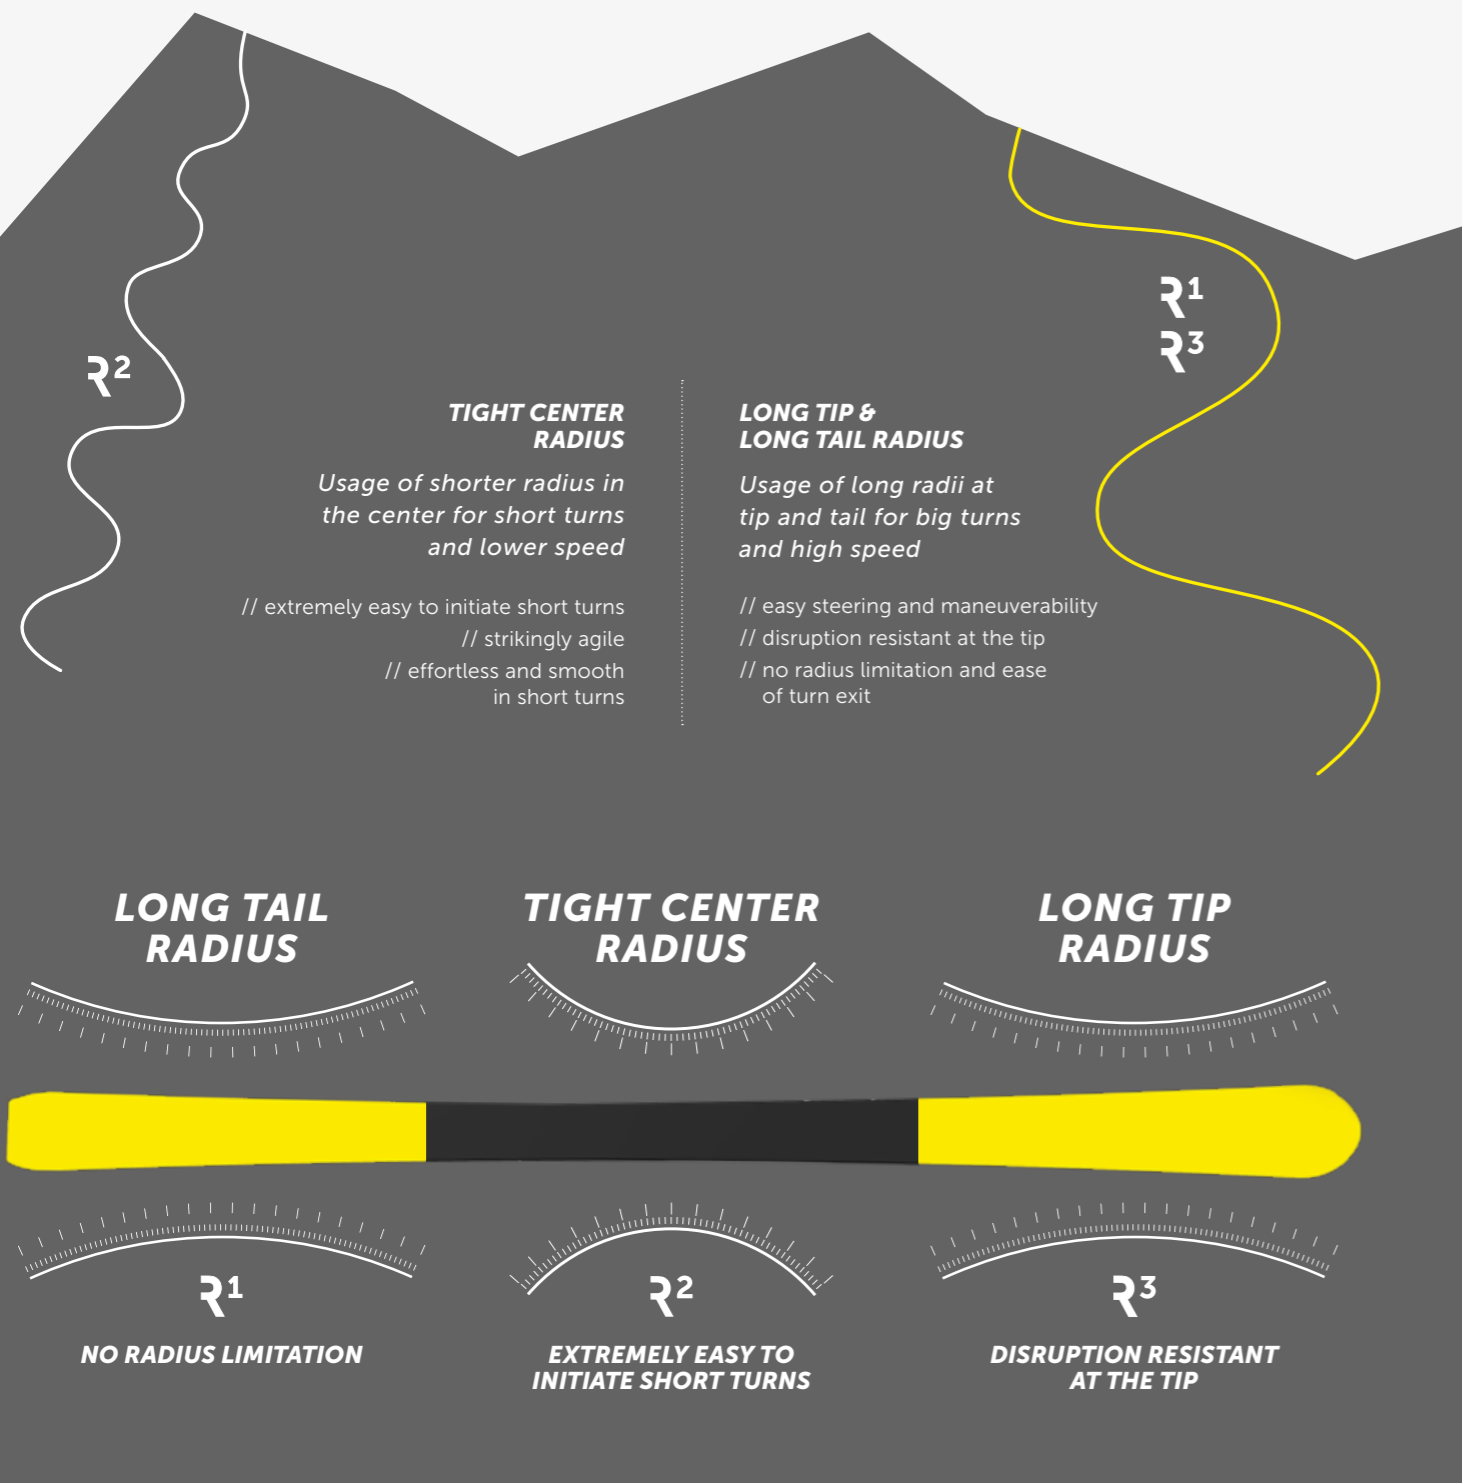

3D RADIUS SIDECUT

Three radii in one ski for maximum turning & speed versatility in all mountain skiing